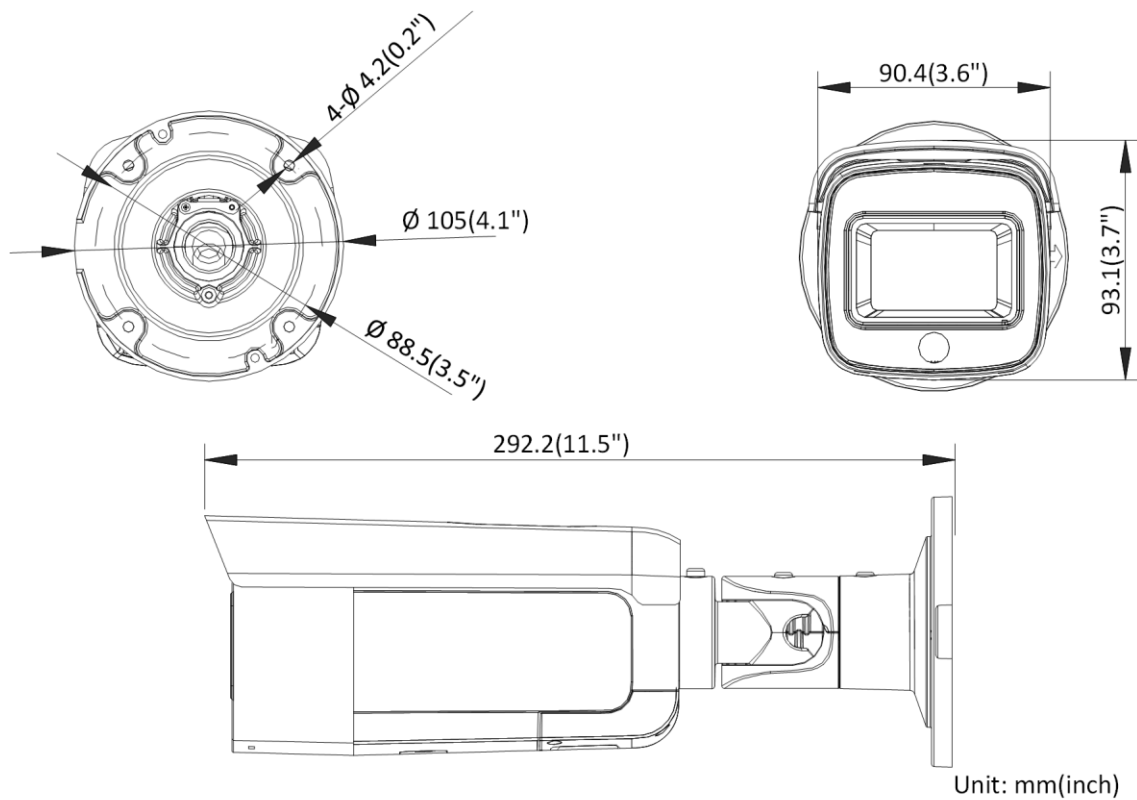

Dimensions	Camera: $\Phi 105 \times 292.2$ mm ($\Phi 4.1" \times 11.5"$) With package: $385 \times 190 \times 180$ mm ($15.2" \times 7.5" \times 7.1"$)
Weight	Camera: 1320 g (2.9 lb.) With package: 1924 g (4.2 lb.)

Available Model

DS-2CD2T26G1-4I/SL (2.8/4/6/8 mm)

Dimension

Accessory