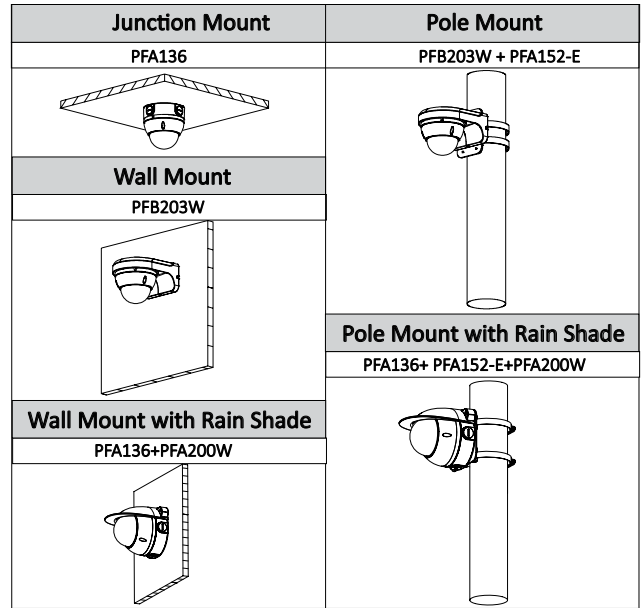

Environmental

Operating Conditions	-30° C ~ +60° C (-22° F ~ +140° F) / Less than 95% RH
Storage Conditions	-30° C ~ +60° C (-22° F ~ +140° F) / Less than 95% RH
Ingress Protection	IP67
Vandal Resistance	IK10

Construction

Casing	Metal
Dimensions	Φ122mm × 98.1mm (4.8" x 3.86")
Net Weight	0.35Kg (0.77lb)
Gross Weight	0.49Kg (1.08lb)

Ordering Information

Type	Part Number	Description
4MP Camera	DH-IPC-HDBW14B0EP	4MP IR Mini-Dome Network Camera, PAL
	DH-IPC-HDBW14B0EN	4MP IR Mini-Dome Network Camera, NTSC
Accessories (optional)	PFA136	Junction box
	PFB203W	Wall mount
	PFA152-E	Pole mount
	PFA200W	Rain Shade

Accessories

Optional: